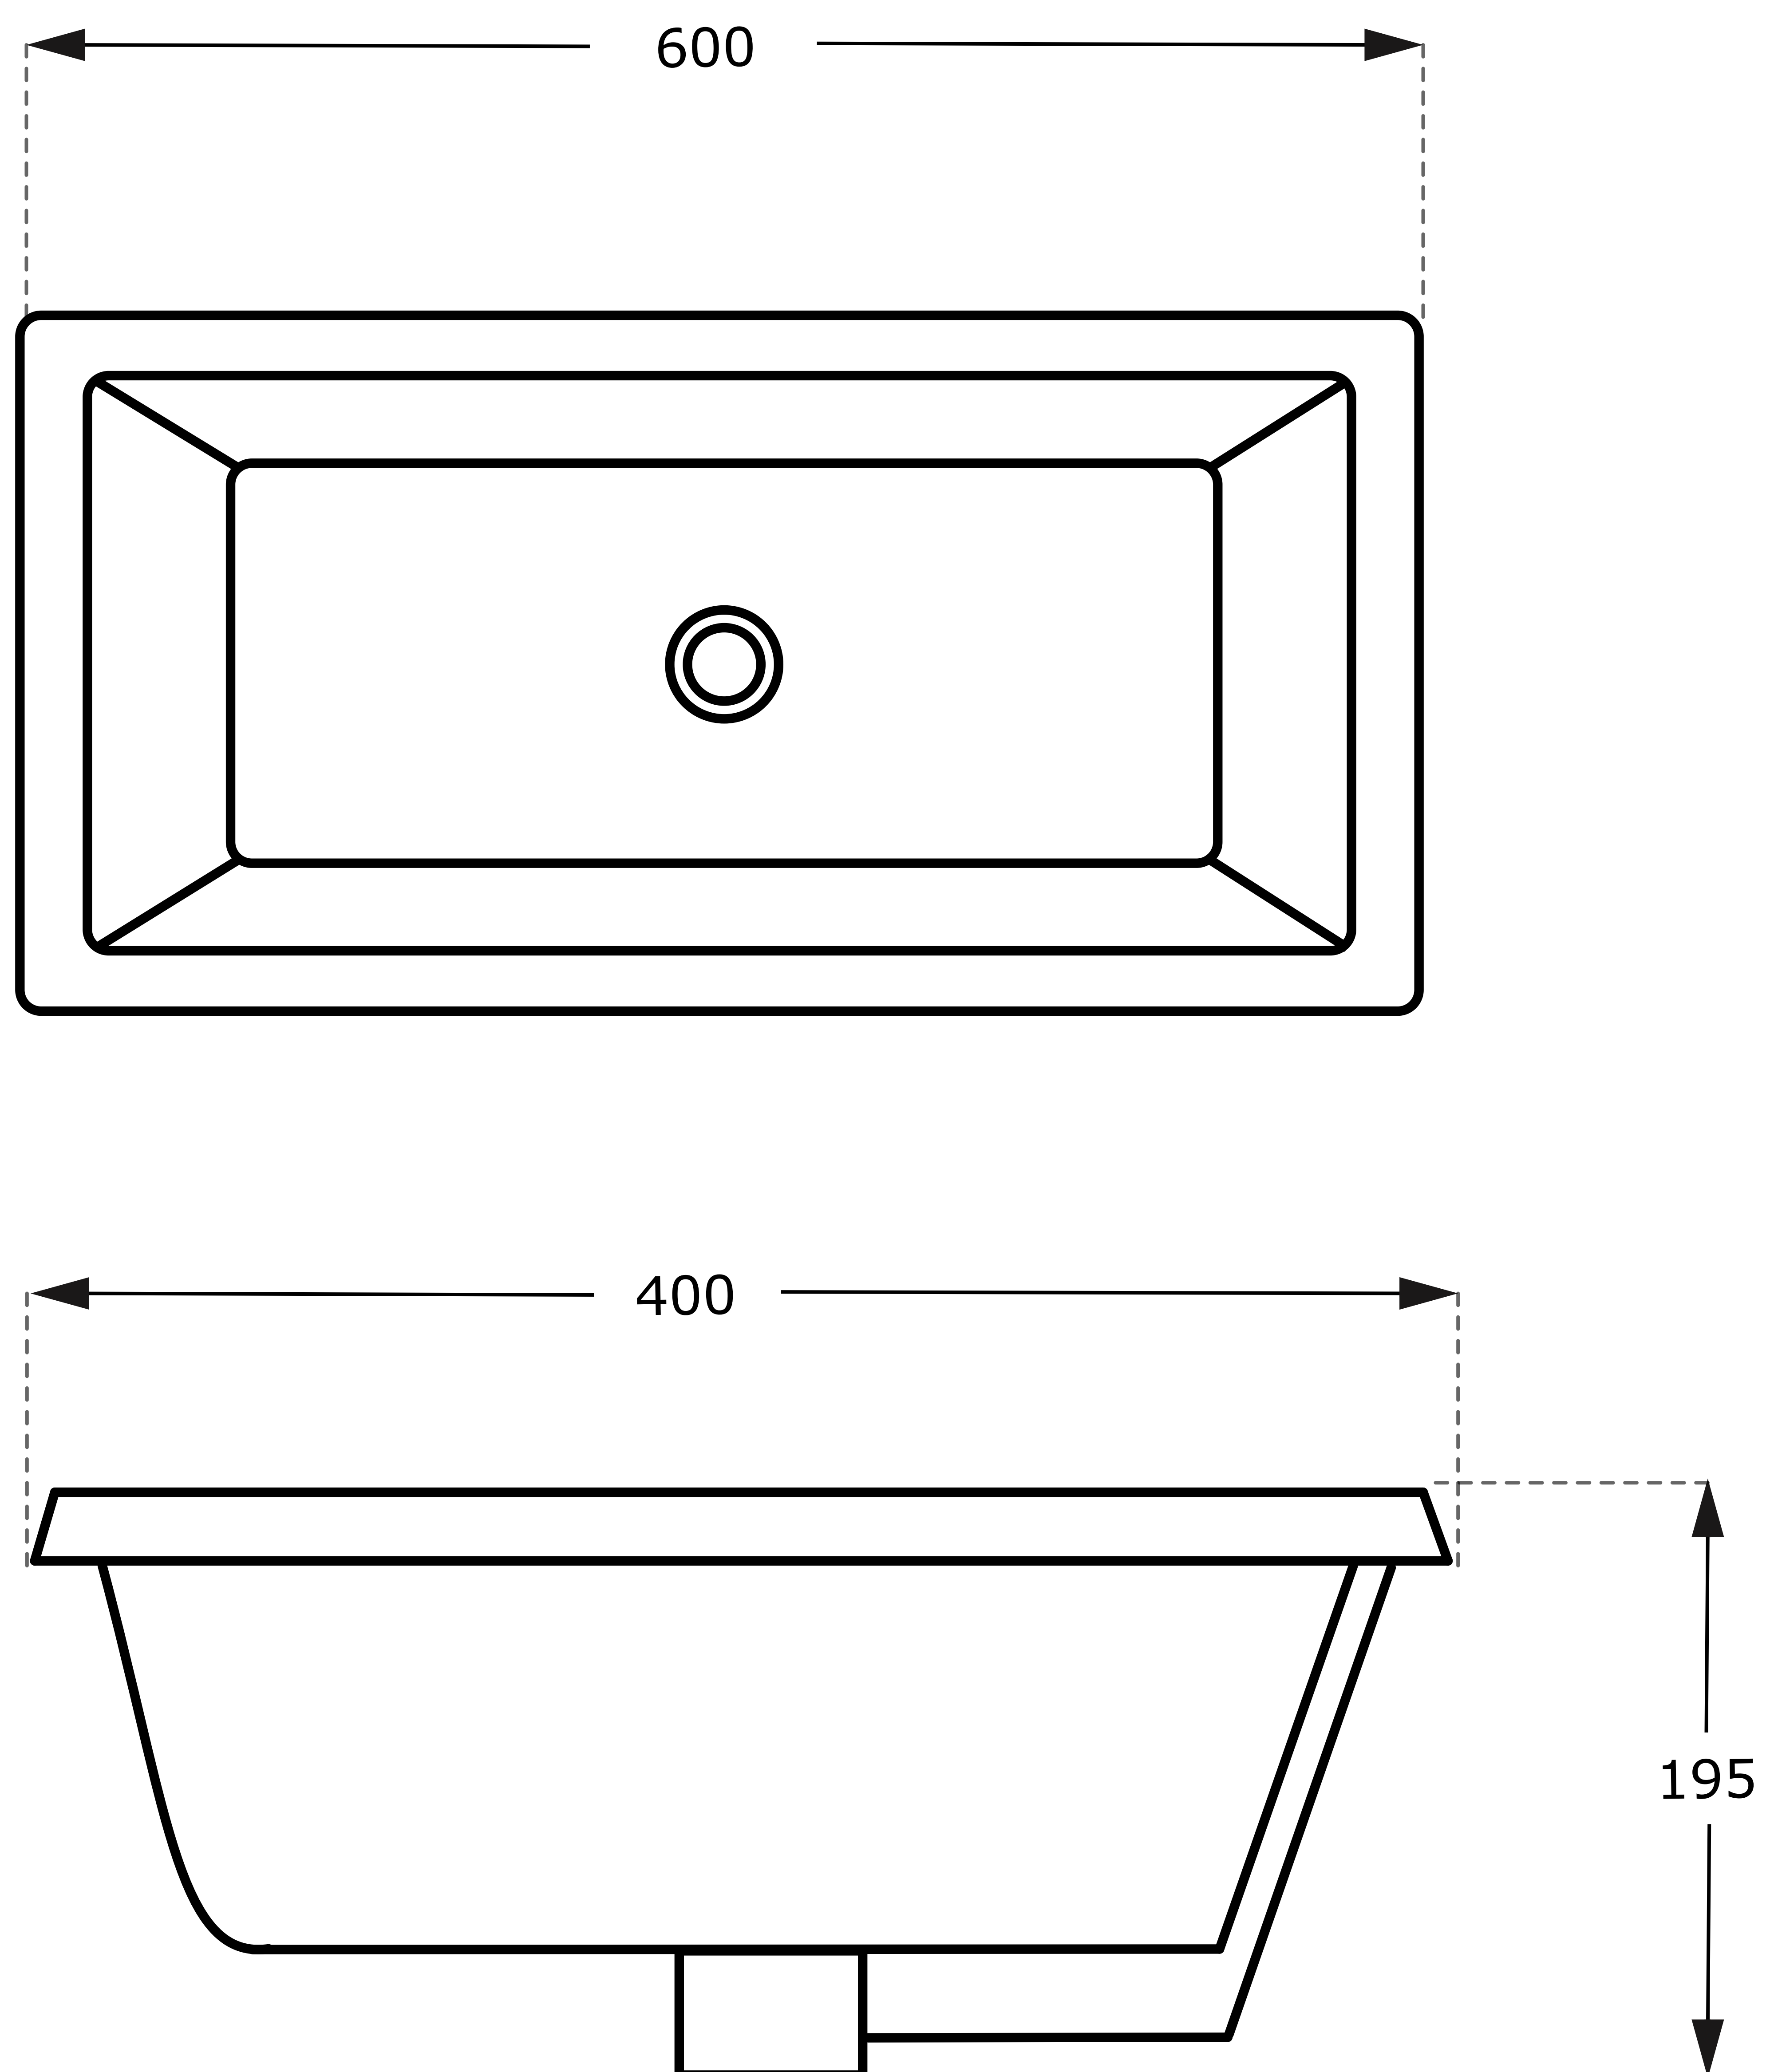

Undercounter Basin

Product Code : 1945

Technical Drawing

All dimension are in **mm**